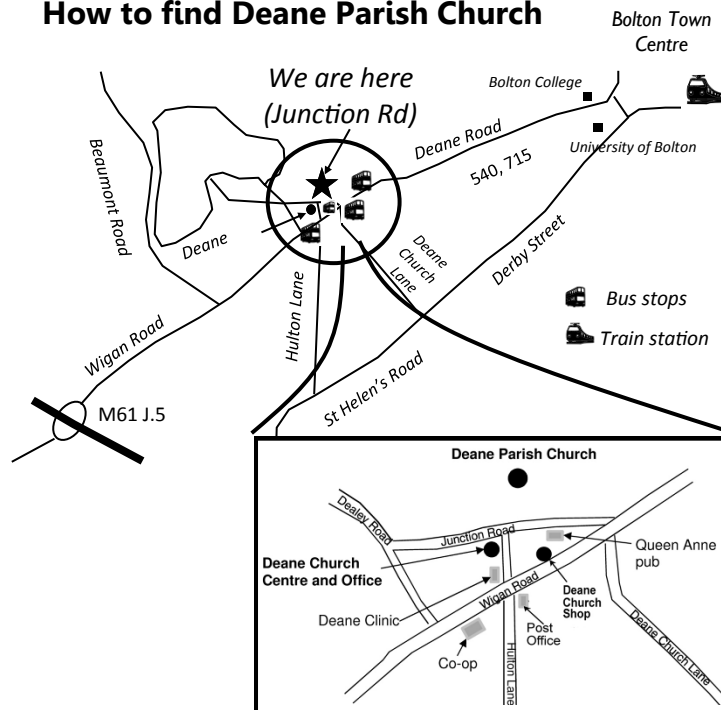

WEDNESDAY COMMUNION AND CAFÉ In Deane Church Centre

Twice a month we have a service of Holy Communion from 9:45am in Deane Church Centre.
(See inside for the dates of the services)

Following the communion service we have a café open from **10:30am—12noon**, serving bacon sandwiches, homemade cakes and drinks. (The café is now only open following the communion service)

WEEKLY EVENTS...

in Deane Church Centre (unless otherwise stated)

Little Lambs Baby & Toddler Group

Tuesdays 9.30am-11.30am

Every week during school term time
(from Tues 10th Sept)

14-18's Youth (@234 Wigan Road)

Fridays 6:30pm - 8:30pm

IN-SYNC

Sundays 7:00—8:30pm

For Year 6—11.

Home Groups (various locations)

If you would like more information about home groups, please get in touch with the church office.

MONTHLY EVENT.....

In Deane Church Centre

Voyagers

Wednesday 3:30pm—5:00pm

For ages 5—11

See Church Family News for dates.

THE DEANE CHURCH CLERGY

Team Rector: Rev'd Dr Terry Clark (01204) 61819

Curate: Rev'd Ben Wilkinson (01204) 841392

Assistant Minister: Rev'd Elizabeth Plant

CONTACT DEANE CHURCH OFFICE

Deane Church Office, Deane Church Centre

41 Junction Road, Deane, Bolton, BL3 4LT

Phone: 01204 659637

Email: deanechurchoffice@btinternet.com

The office is open

Mon & Fri: 9:30am-12:30pm & 1pm-4pm

Tues & Wed: 9:30am-12:30pm

Thurs: 10:00am—2:00pm (term time only)

How to find Deane Parish Church

Wheelchair access

Deane Church Centre is wheelchair accessible, including one of the toilets. Church is wheelchair accessible and we are working towards creating a wheelchair accessible toilet.

Deane Church

Meet Jesus, walk with Jesus, share Jesus

Autumn 2019

at Deane Parish Church

www.deanechurch.org